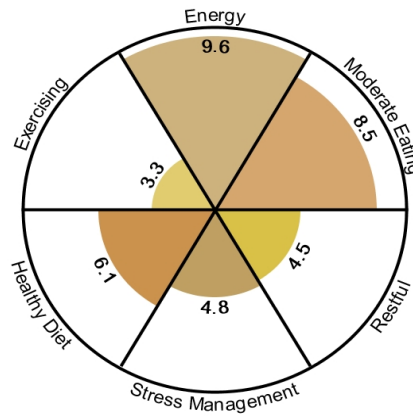

SPHERE GRAPH

Annie Jones For Whole Life Profile

Date Entered: 03/28/13

PARADOX - ENHANCING HAPPINESS

PARADOX - GROWING SUCCESS

GENERATING VITALITY

PARADOX - EXPANDING LOVE

PARADOX - ENRICHING MEANING