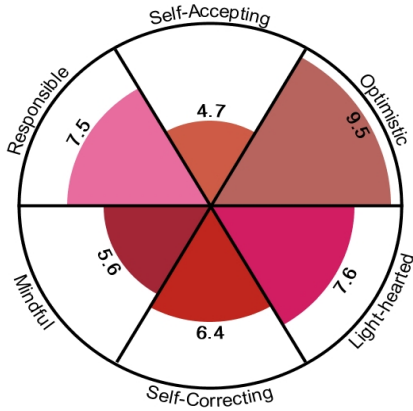

SPHERE GRAPH

Annie Jones For Whole Life Profile

Date Entered: 03/28/13

PARADOX - ENHANCING HAPPINESS

PARADOX - GROWING SUCCESS

GENERATING VITALITY

PARADOX - EXPANDING LOVE

PARADOX - ENRICHING MEANING