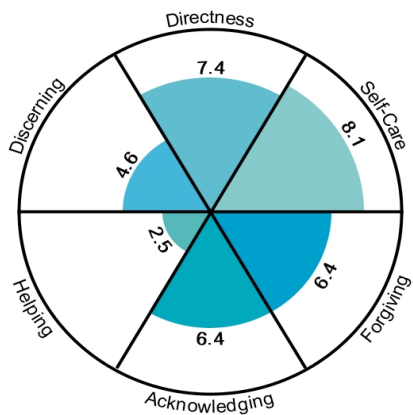

SPHERE GRAPH

Annie Jones For Whole Life Profile

Date Entered: 03/28/13

PARADOX - ENHANCING HAPPINESS

PARADOX - GROWING SUCCESS

GENERATING VITALITY

PARADOX - EXPANDING LOVE

PARADOX - ENRICHING MEANING