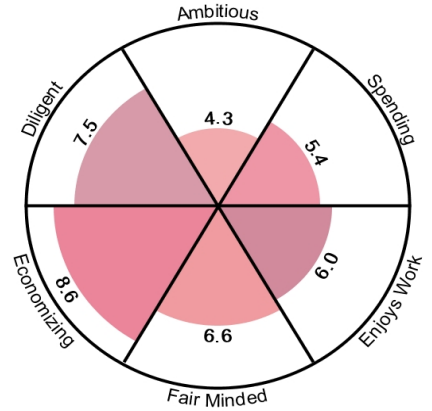

SPHERE GRAPH

Annie Jones For Whole Life Profile

Date Entered: 03/28/13

PARADOX - ENHANCING HAPPINESS

PARADOX - GROWING SUCCESS

GENERATING VITALITY

PARADOX - EXPANDING LOVE

PARADOX - ENRICHING MEANING